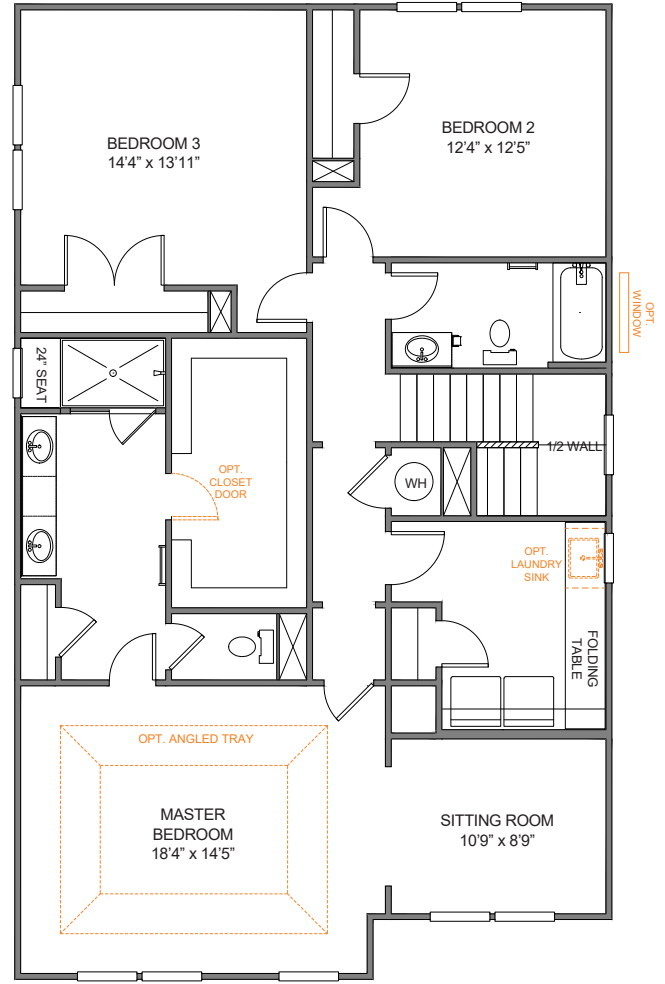

UPTOWN COLLECTION

The Uptown Collection gives you clean open floorplans with energy efficiency that will save you money. Enjoy stress-free living that fits the way you want to live.

THE CORBIN II

2,868 Sq Ft
Bedrooms 4 - 5
Bathrooms 3

Elevation TUP-CIP

THE CORBIN II Open

2,868 Sq Ft Bedrooms 4 - 5 Bathrooms 3

Plan 2868

Garage Options

Main Floor Options

THE CORBIN II Open

2,868 Sq Ft Bedrooms 4 - 5 Bathrooms 3

Second Floor

Opt Second Floor 1

Second Floor Options

Hall Bath Options

THE CORBIN II Open

2,868 Sq Ft Bedrooms 4 - 5 Bathrooms 3

Opt Second Floor 2

Hall Bath Options