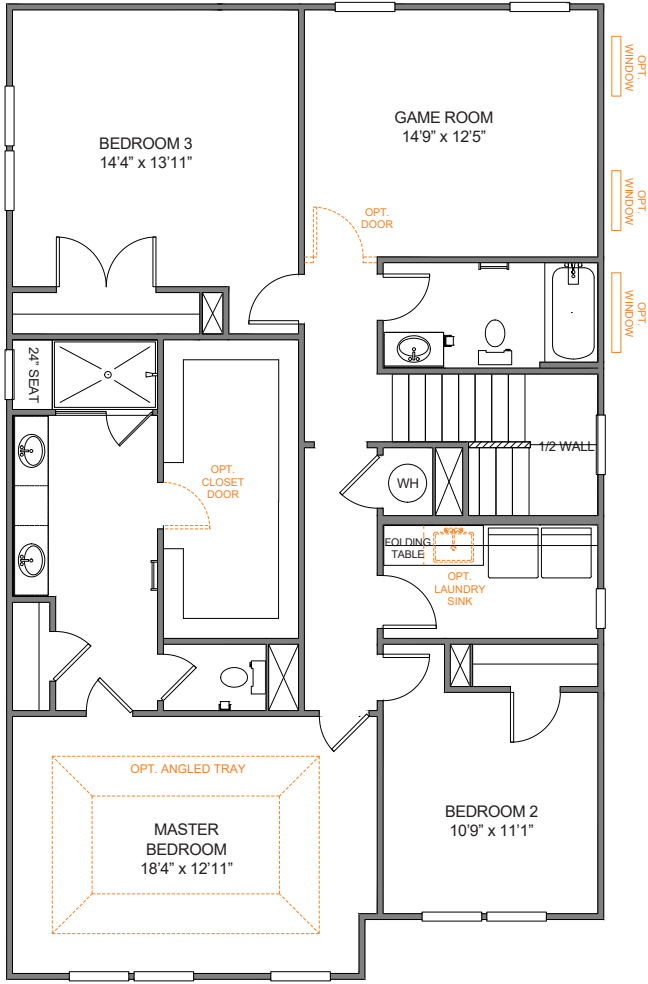

UPTOWN COLLECTION

The Uptown Collection gives you clean open floorplans with energy efficiency that will save you money. Enjoy stress-free living that fits the way you want to live.

THE CORBIN II

2,868 Sq Ft
Bedrooms 4 - 5
Bathrooms 3

Elevation TUP-CIP

THE CORBIN II Open

2,868 Sq Ft Bedrooms 4 - 5 Bathrooms 3

Plan 2868

Garage Options

Main Floor Options

THE CORBIN II Open

2,868 Sq Ft Bedrooms 4 - 5 Bathrooms 3

Second Floor

Opt Second Floor 1

Second Floor Options

Hall Bath Options

THE CORBIN II Open

2,868 Sq Ft Bedrooms 4 - 5 Bathrooms 3

Opt Second Floor 2

Hall Bath Options