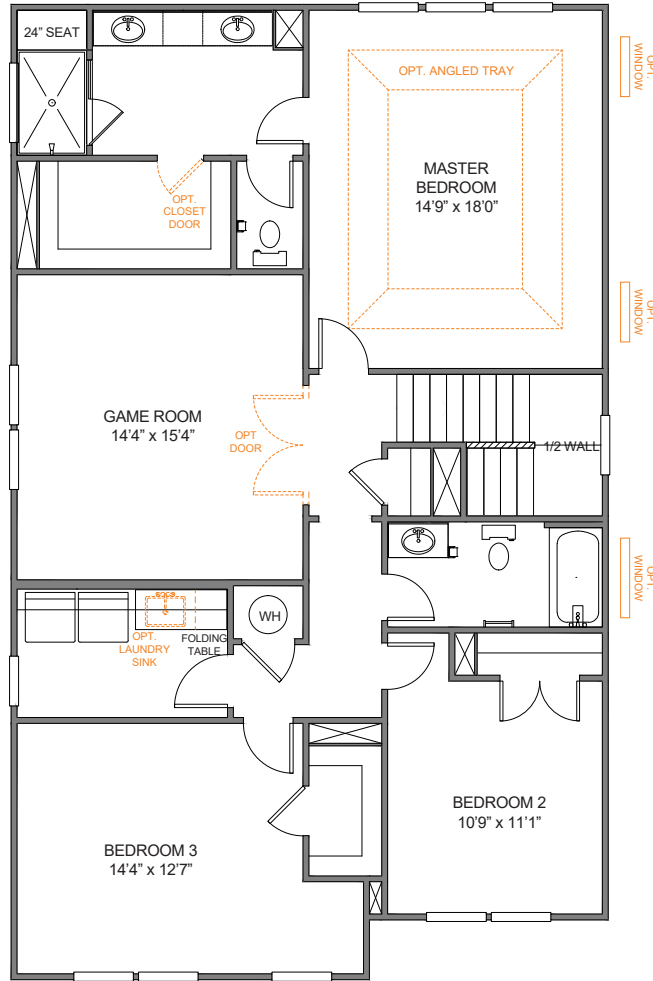

UPTOWN COLLECTION

The Uptown Collection gives you clean open floorplans with energy efficiency that will save you money. Enjoy stress-free living that fits the way you want to live.

THE CORBIN II

2,868 Sq Ft
Bedrooms 4 - 5
Bathrooms 3

Elevation TUP-CIP

THE CORBIN II Open

2,868 Sq Ft Bedrooms 4 - 5 Bathrooms 3

Plan 2868

Garage Options

Main Floor Options

THE CORBIN II Open

2,868 Sq Ft Bedrooms 4 - 5 Bathrooms 3

Second Floor

Opt Second Floor 1

Second Floor Options

Hall Bath Options

THE CORBIN II Open

2,868 Sq Ft Bedrooms 4 - 5 Bathrooms 3

Opt Second Floor 2

Hall Bath Options