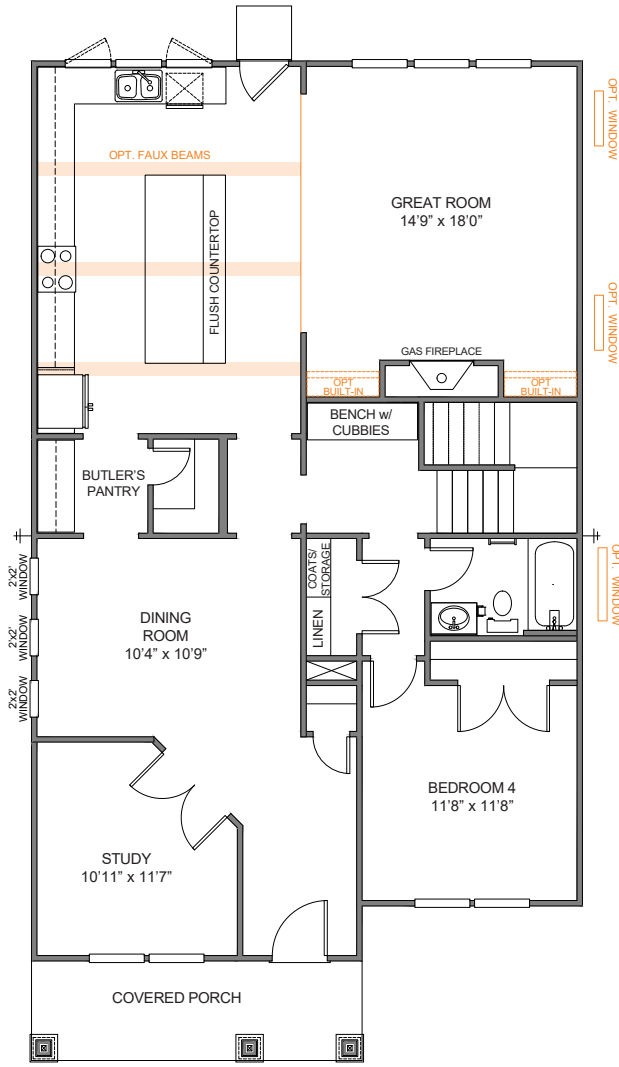

UPTOWN COLLECTION

The Uptown Collection gives you clean open floorplans with energy efficiency that will save you money. Enjoy stress-free living that fits the way you want to live.

THE CORBIN II

2,868 Sq Ft
Bedrooms 4 - 5
Bathrooms 3

Elevation TUP-CIP

THE CORBIN II Open

2,868 Sq Ft Bedrooms 4 - 5 Bathrooms 3

Plan 2868

Garage Options

Main Floor Options

THE CORBIN II Open

2,868 Sq Ft Bedrooms 4 - 5 Bathrooms 3

Second Floor

Opt Second Floor 1

Second Floor Options

Hall Bath Options

THE CORBIN II Open

2,868 Sq Ft Bedrooms 4 - 5 Bathrooms 3

Opt Second Floor 2

Hall Bath Options