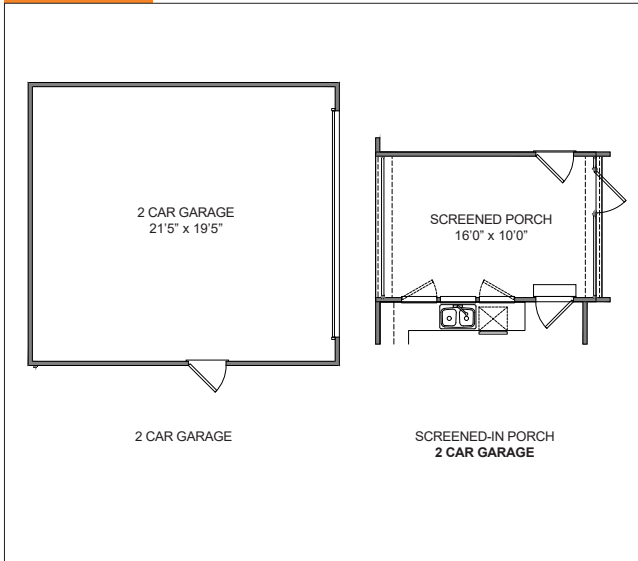

Elevation TUP-CIP

THE CORBIN II Open

2,868 Sq Ft Bedrooms 4 - 5 Bathrooms 3

Plan 2868

Garage Options

Main Floor Options

THE CORBIN II Open

2,868 Sq Ft Bedrooms 4 - 5 Bathrooms 3

Second Floor

Opt Second Floor 1

Second Floor Options

Hall Bath Options

THE CORBIN II Open

2,868 Sq Ft Bedrooms 4 - 5 Bathrooms 3

Opt Second Floor 2

Hall Bath Options