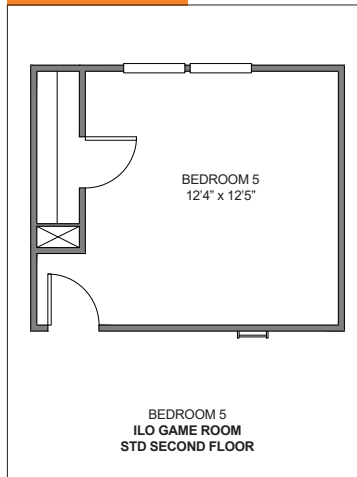

Elevation TUP-CIP

THE CORBIN II Open

2,868 Sq Ft Bedrooms 4 - 5 Bathrooms 3

Plan 2868

Garage Options

Main Floor Options

THE CORBIN II Open

2,868 Sq Ft Bedrooms 4 - 5 Bathrooms 3

Second Floor

Opt Second Floor 1

Second Floor Options

Hall Bath Options

THE CORBIN II Open

2,868 Sq Ft Bedrooms 4 - 5 Bathrooms 3

Opt Second Floor 2

Hall Bath Options