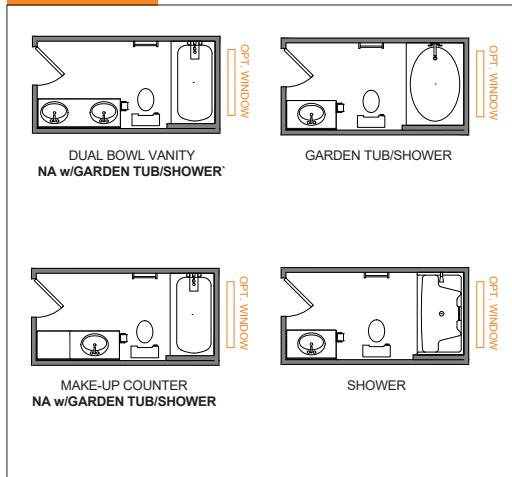

Elevation TUP-CIP

THE CORBIN II Open

2,868 Sq Ft Bedrooms 4 - 5 Bathrooms 3

Plan 2868

Garage Options

Main Floor Options

THE CORBIN II Open

2,868 Sq Ft Bedrooms 4 - 5 Bathrooms 3

Second Floor

Opt Second Floor 1

Second Floor Options

Hall Bath Options

THE CORBIN II Open

2,868 Sq Ft Bedrooms 4 - 5 Bathrooms 3

Opt Second Floor 2

Hall Bath Options