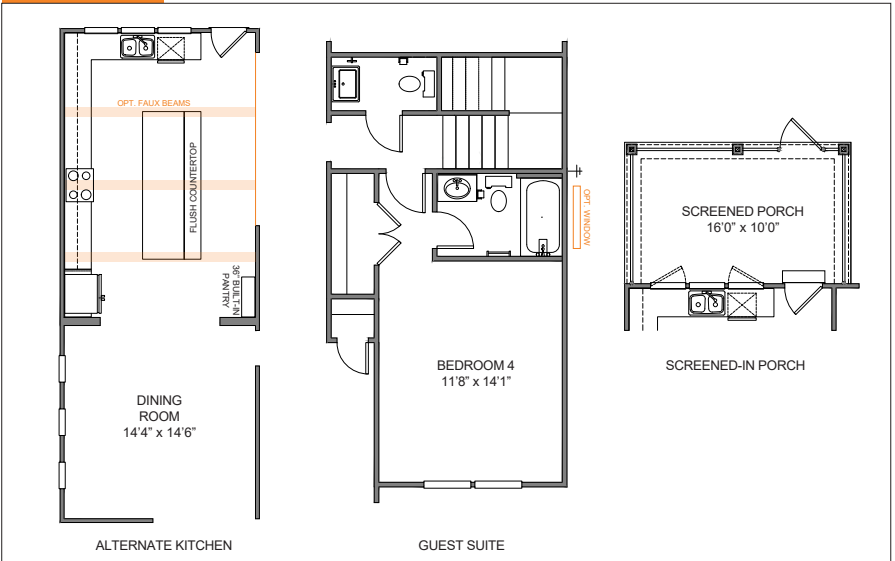

UPTOWN COLLECTION

The Uptown Collection gives you clean open floorplans with energy efficiency that will save you money. Enjoy stress-free living that fits the way you want to live.

THE CORBIN II

2,868 Sq Ft
Bedrooms 4 - 5
Bathrooms 3

Elevation TUP-CIP

THE CORBIN II Open

2,868 Sq Ft Bedrooms 4 - 5 Bathrooms 3

Plan 2868

Garage Options

Main Floor Options

THE CORBIN II Open

2,868 Sq Ft Bedrooms 4 - 5 Bathrooms 3

Second Floor

Opt Second Floor 1

Second Floor Options

Hall Bath Options

THE CORBIN II Open

2,868 Sq Ft Bedrooms 4 - 5 Bathrooms 3

Opt Second Floor 2

Hall Bath Options